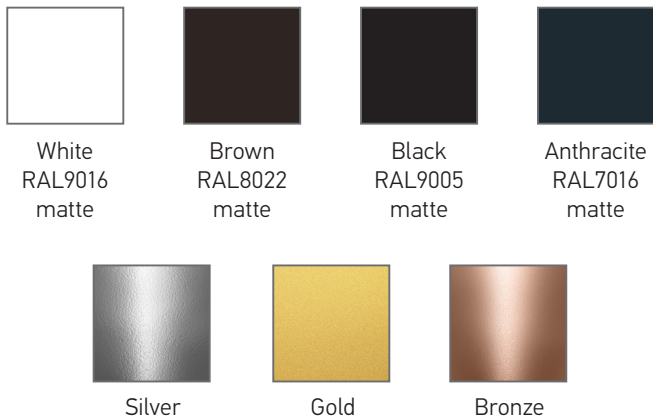

Color range: