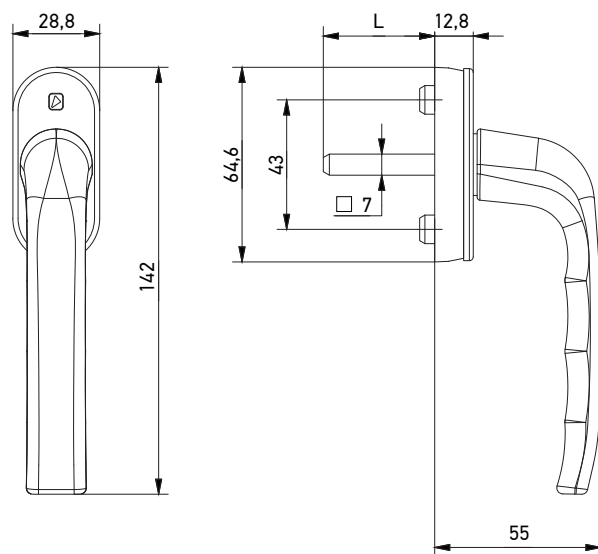

WINDOW HANDLE "CARINA"

MAIN CHARACTERISTICS:

- Shape: oval
- Material: aluminum and high strength plastic
- Grid: 45° (8 positions)
- Screws included (2 pcs.): M5x70
- Pin length: 37 or 43 mm

Part No.	L, MM	Color
A7204-37-N01M	37	White RAL9016 matte
A7204-43-N01M	43	
A7204-37-N02M	37	Brown RAL8022 matte
A7204-43-N02M	43	
A7204-37-N03	37	Silver
A7204-43-N03	43	
A7204-37-N15	37	Gold
A7204-43-N15	43	
A7204-37-N16	37	Bronze matte
A7204-43-N16	43	
A7204-37-N07M	37	Black RAL9005 matte
A7204-43-N07M	43	
A7204-37-N09M	37	Anthracite RAL7016 matte
A7204-43-N09M	43	